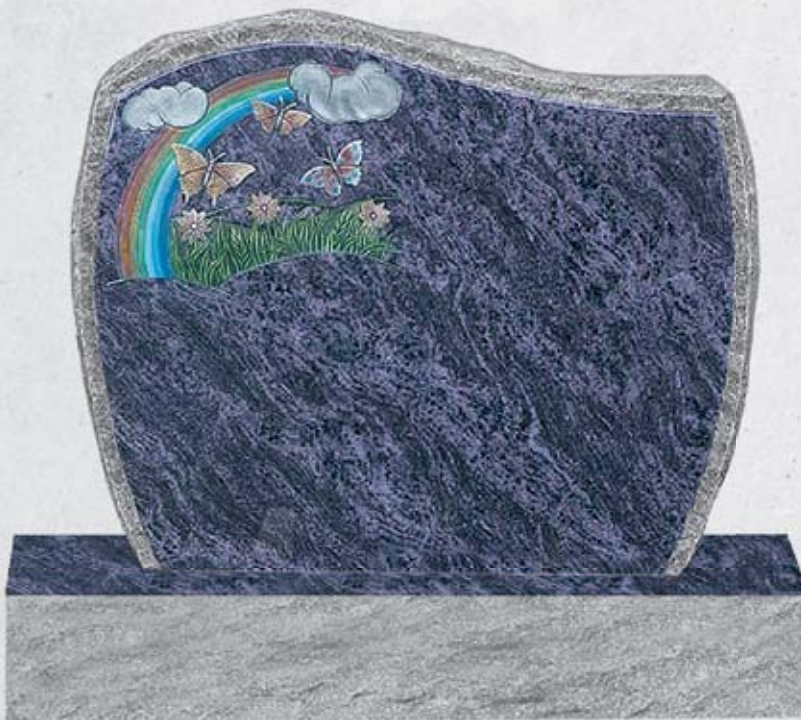

C.1.  
Padre Pio  
Antique Finish

—  
Black

Square Top  
& Celtic Cross  
Antique Finish

—  
Black

Horse  
Antique Finish

—  
Black

Pitched C.1.  
Rainbow

—  
Blue Lagoon